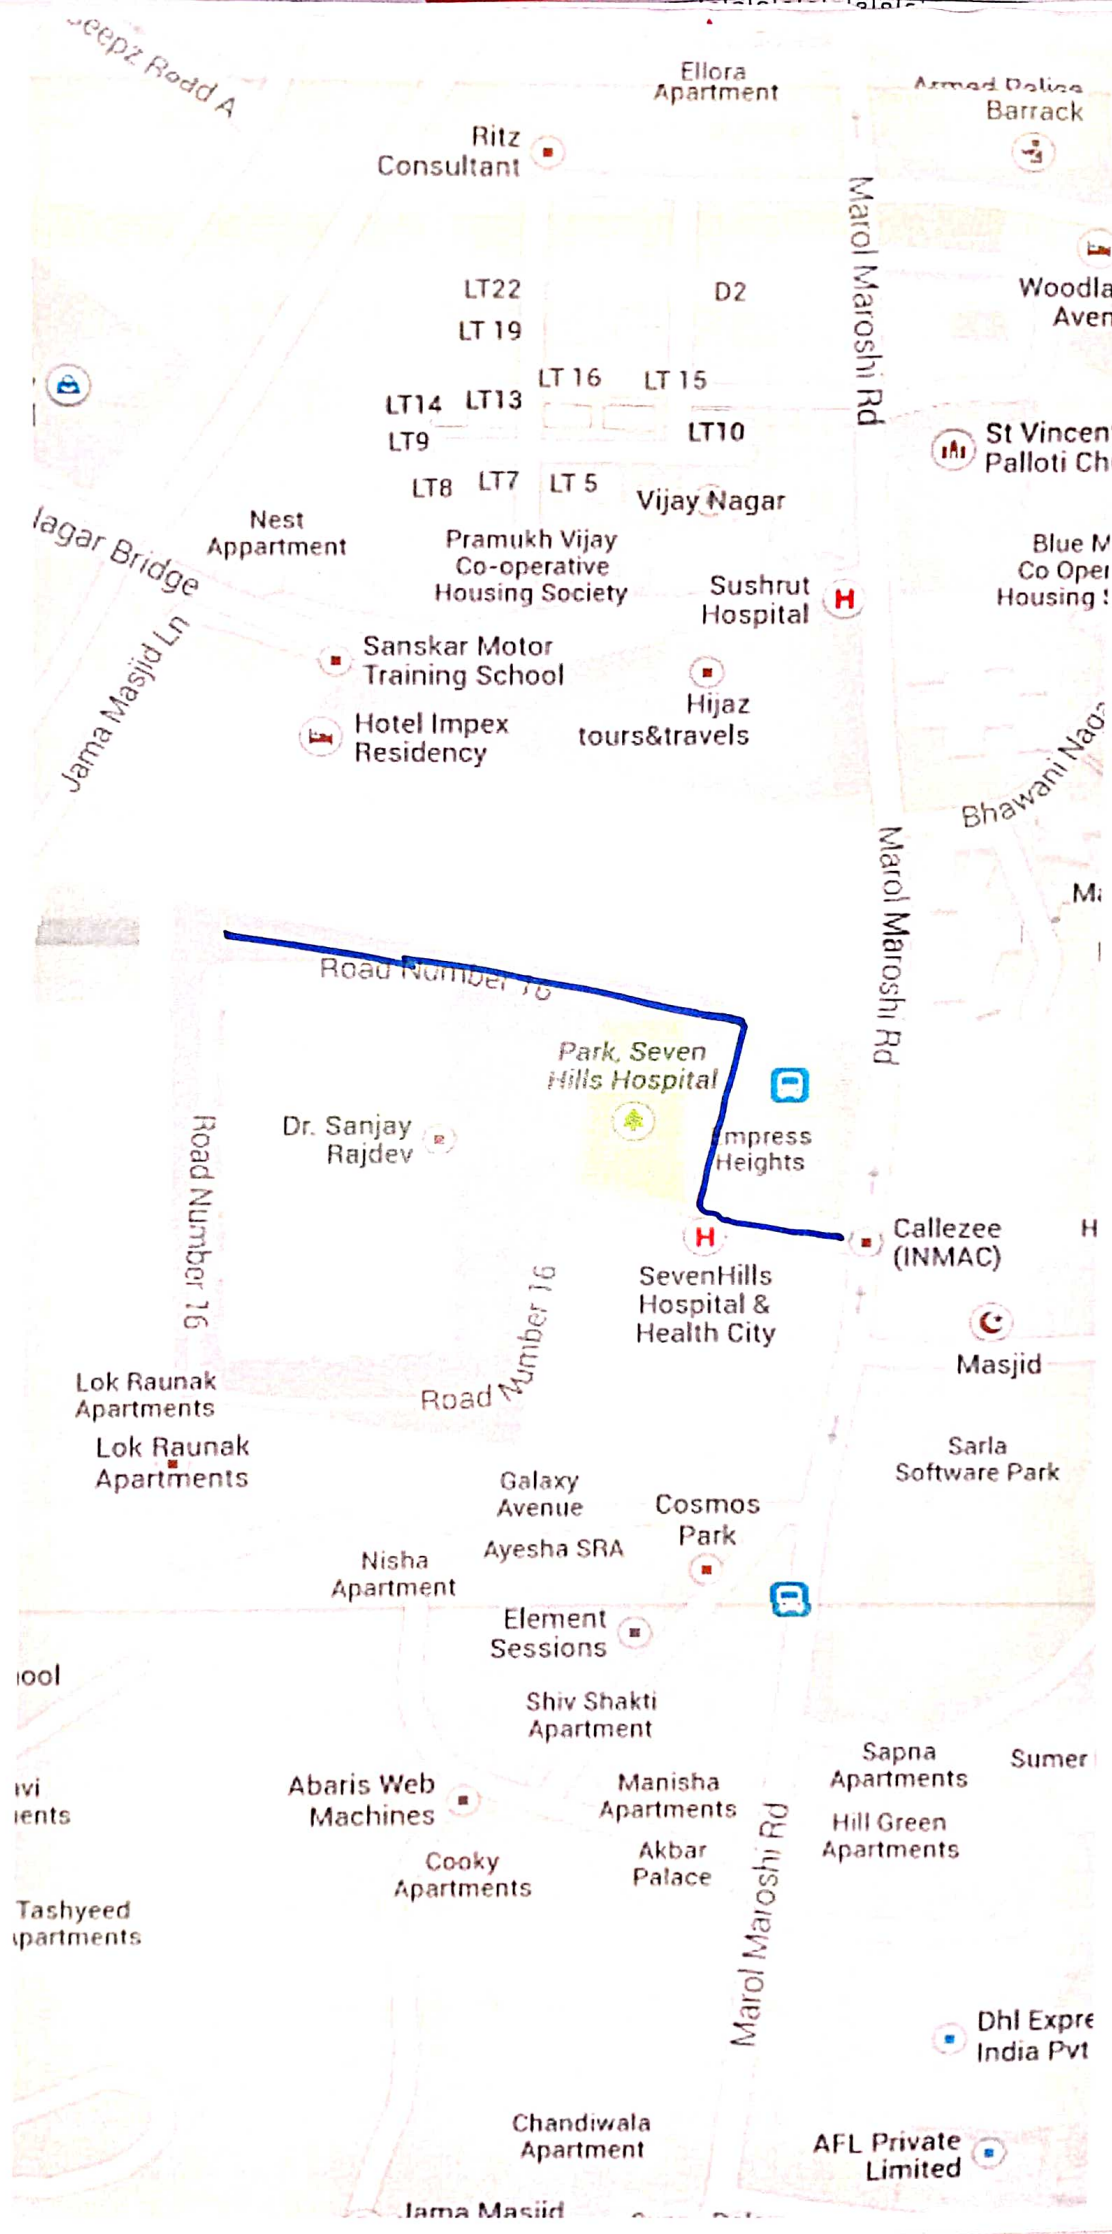

# Skoda Junction

Housing Society

C301  
C317

Skoda Junction

100 m  
200 ft

Hotel So

Sahar Rd

Small Ru

Kranti Chocok Road.

SHH  
Off Marol  
Maroshi  
Road  
C23

SH79

Makwana

Cross

Road

C325