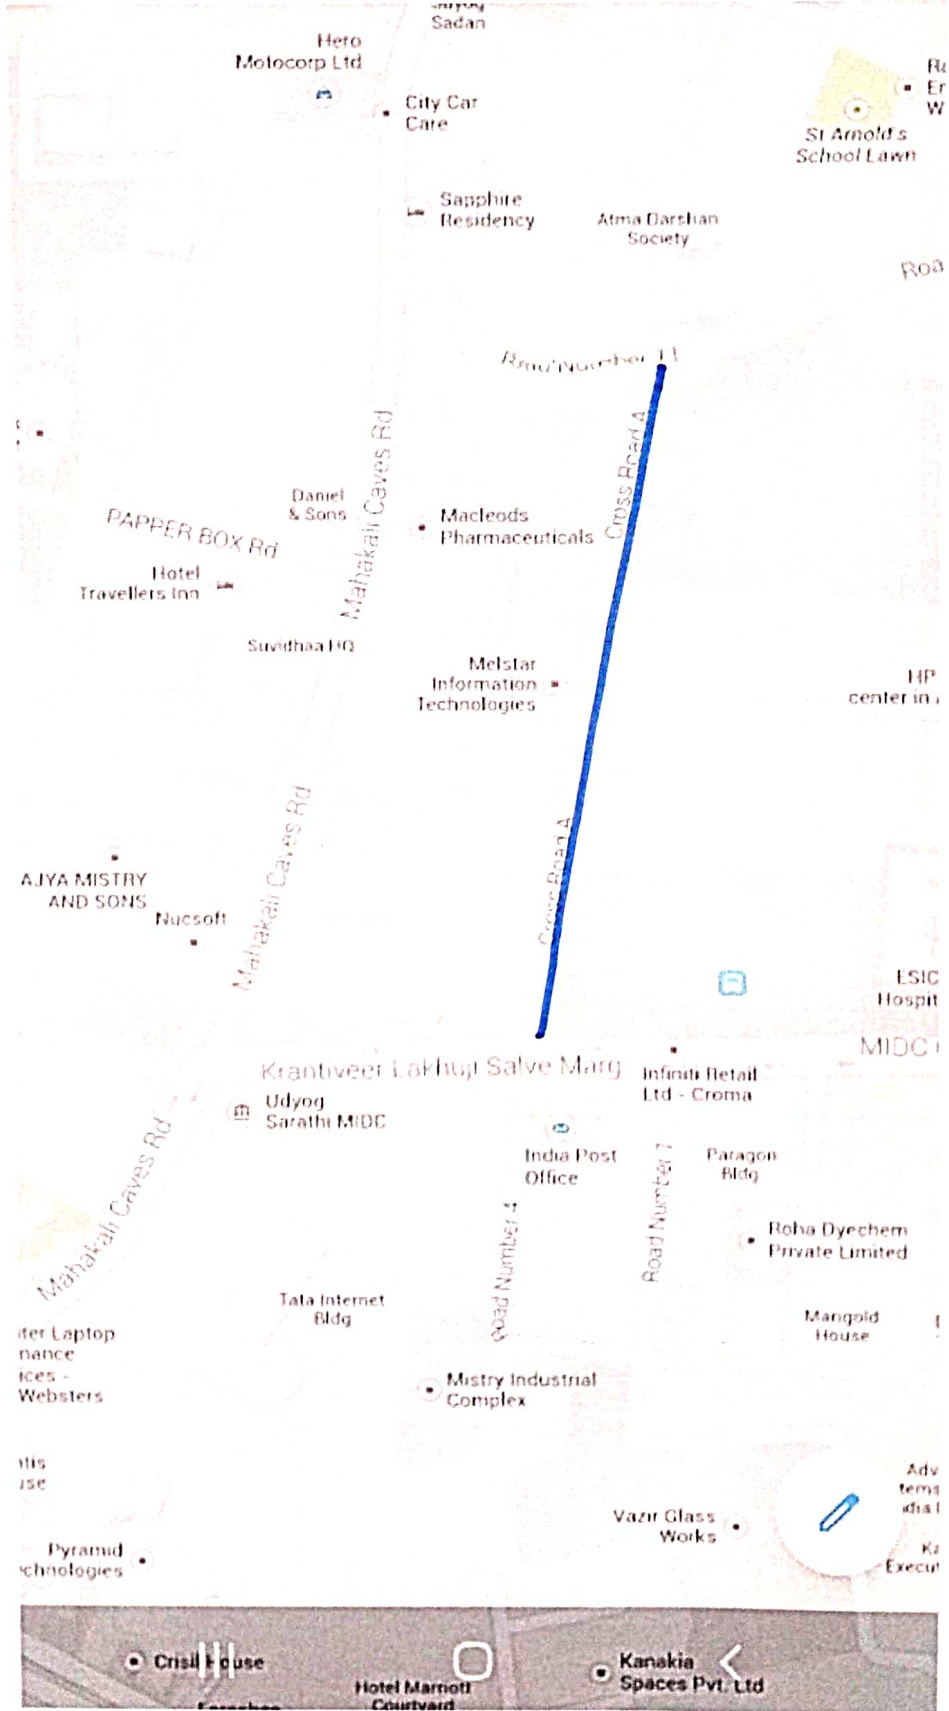

MIDC A x road

10:03 mb

VoLTE LTE 41%

google_plan_master...