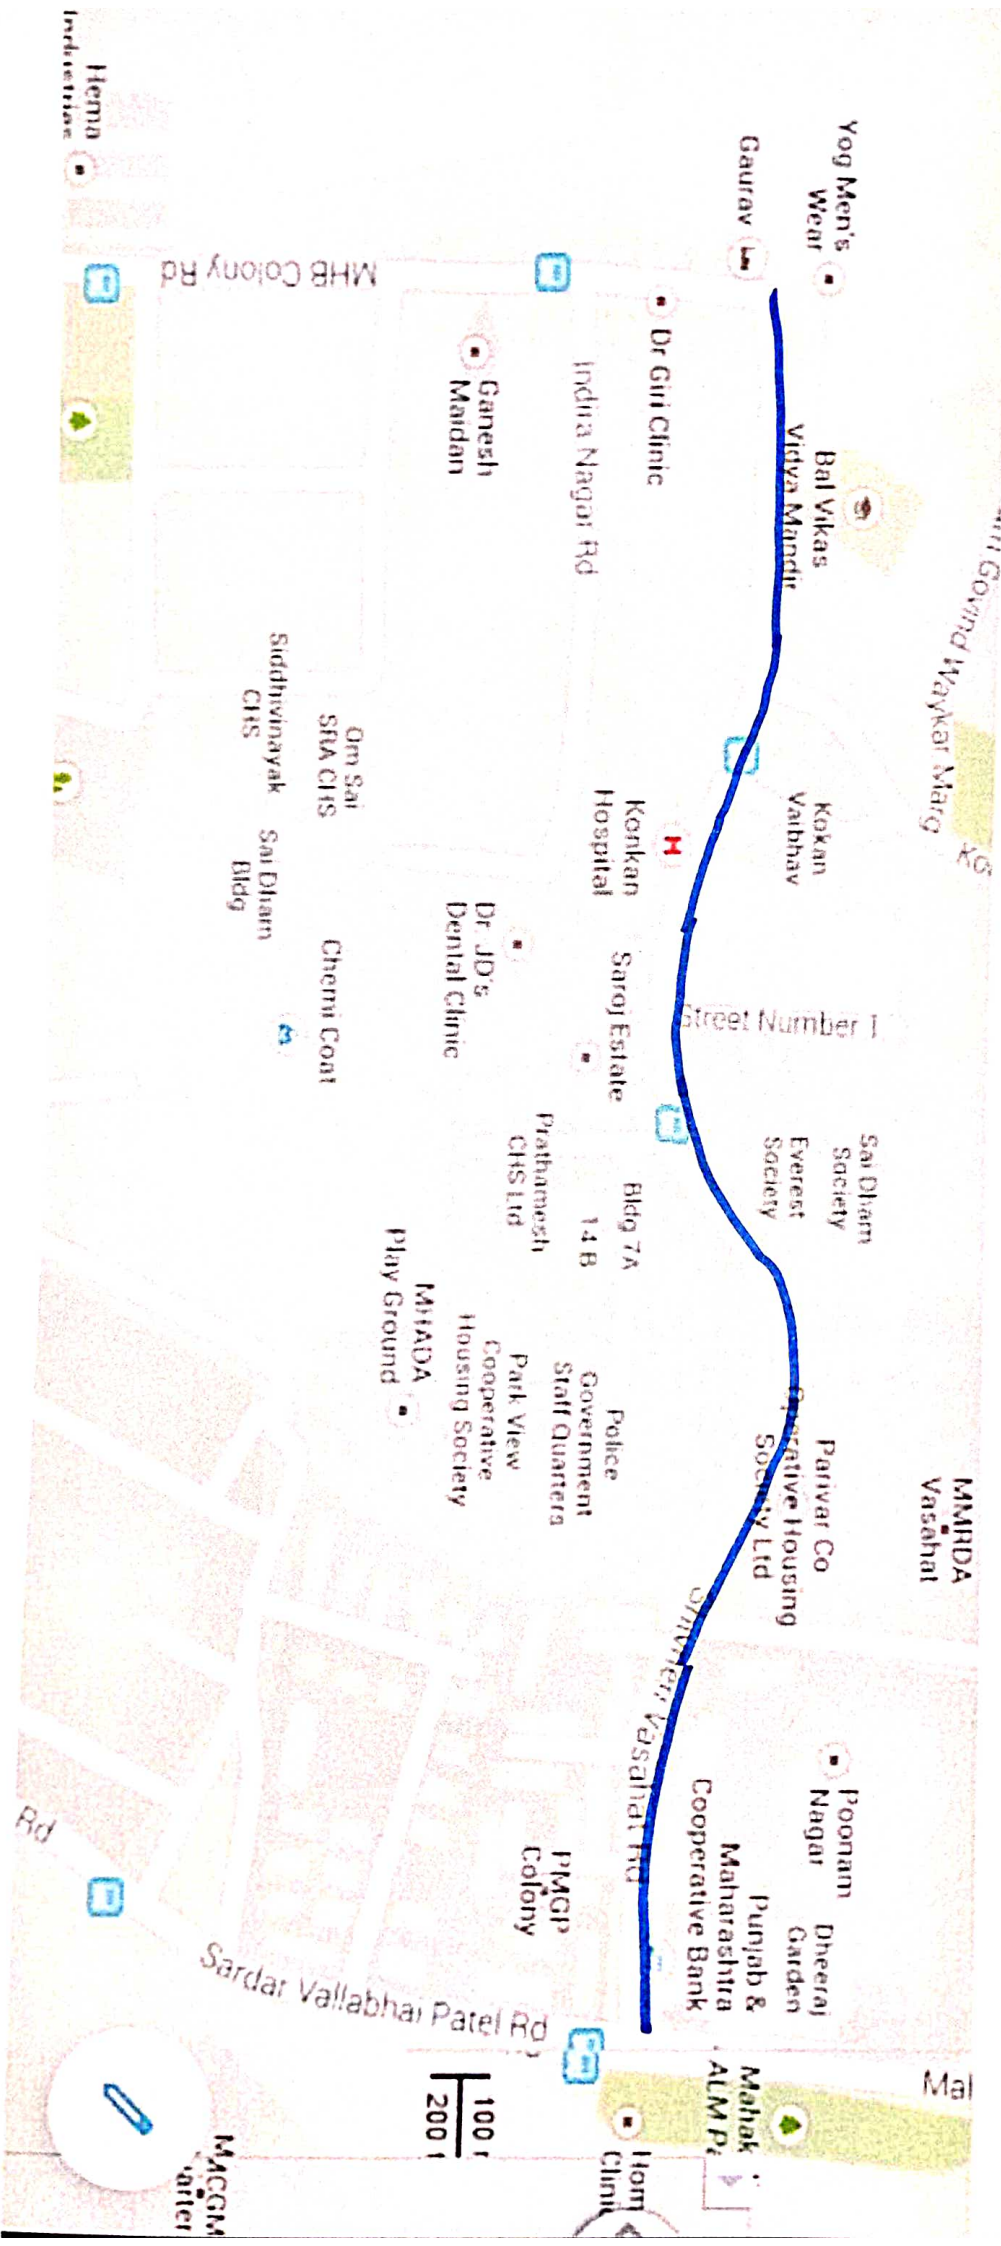

# Hanjar Nagae Road

309

Shivneri Vasahat Road

10:05 mb

VoD LTE 41%

← google\_plan\_master\_plan\_K\_East.pdf