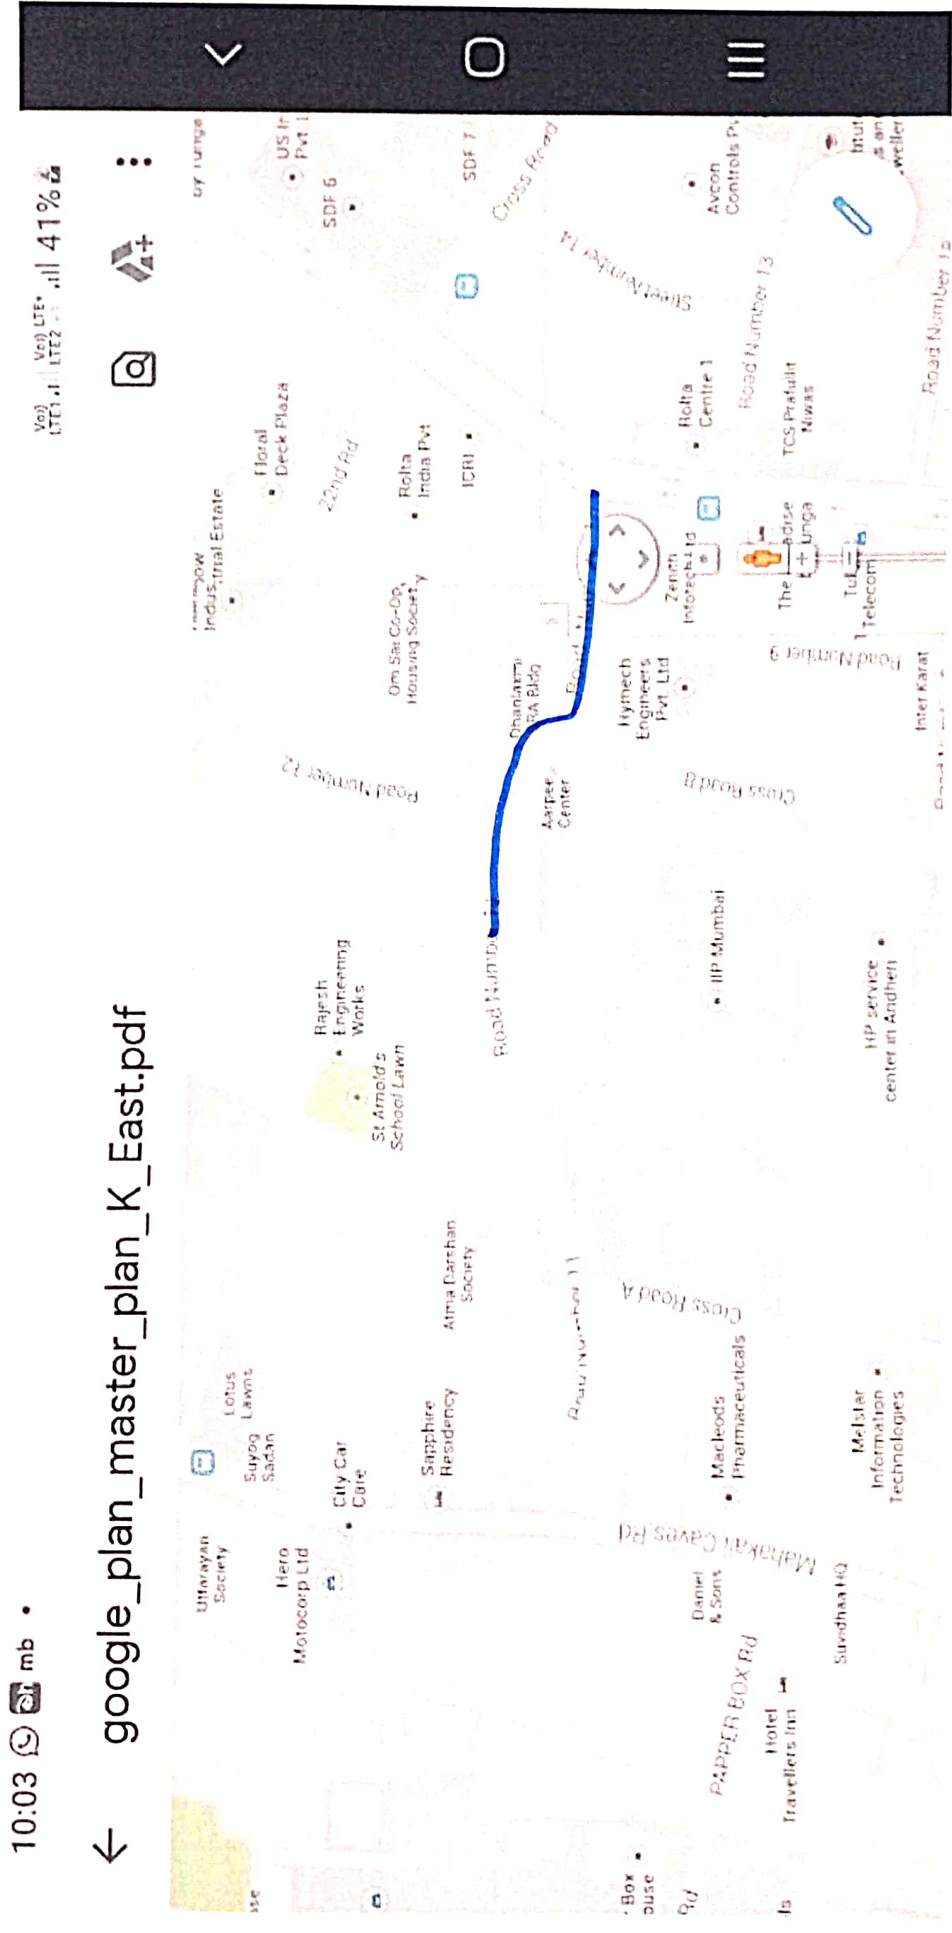

# MIDC A x road

10:03 mb

VoLTE LTE 41%

google\_plan\_master...

mIPC Road no. 11

10:03 41% 41%

← google\_plan\_master\_plan\_K\_East.pdf

off m.c. chagla marg