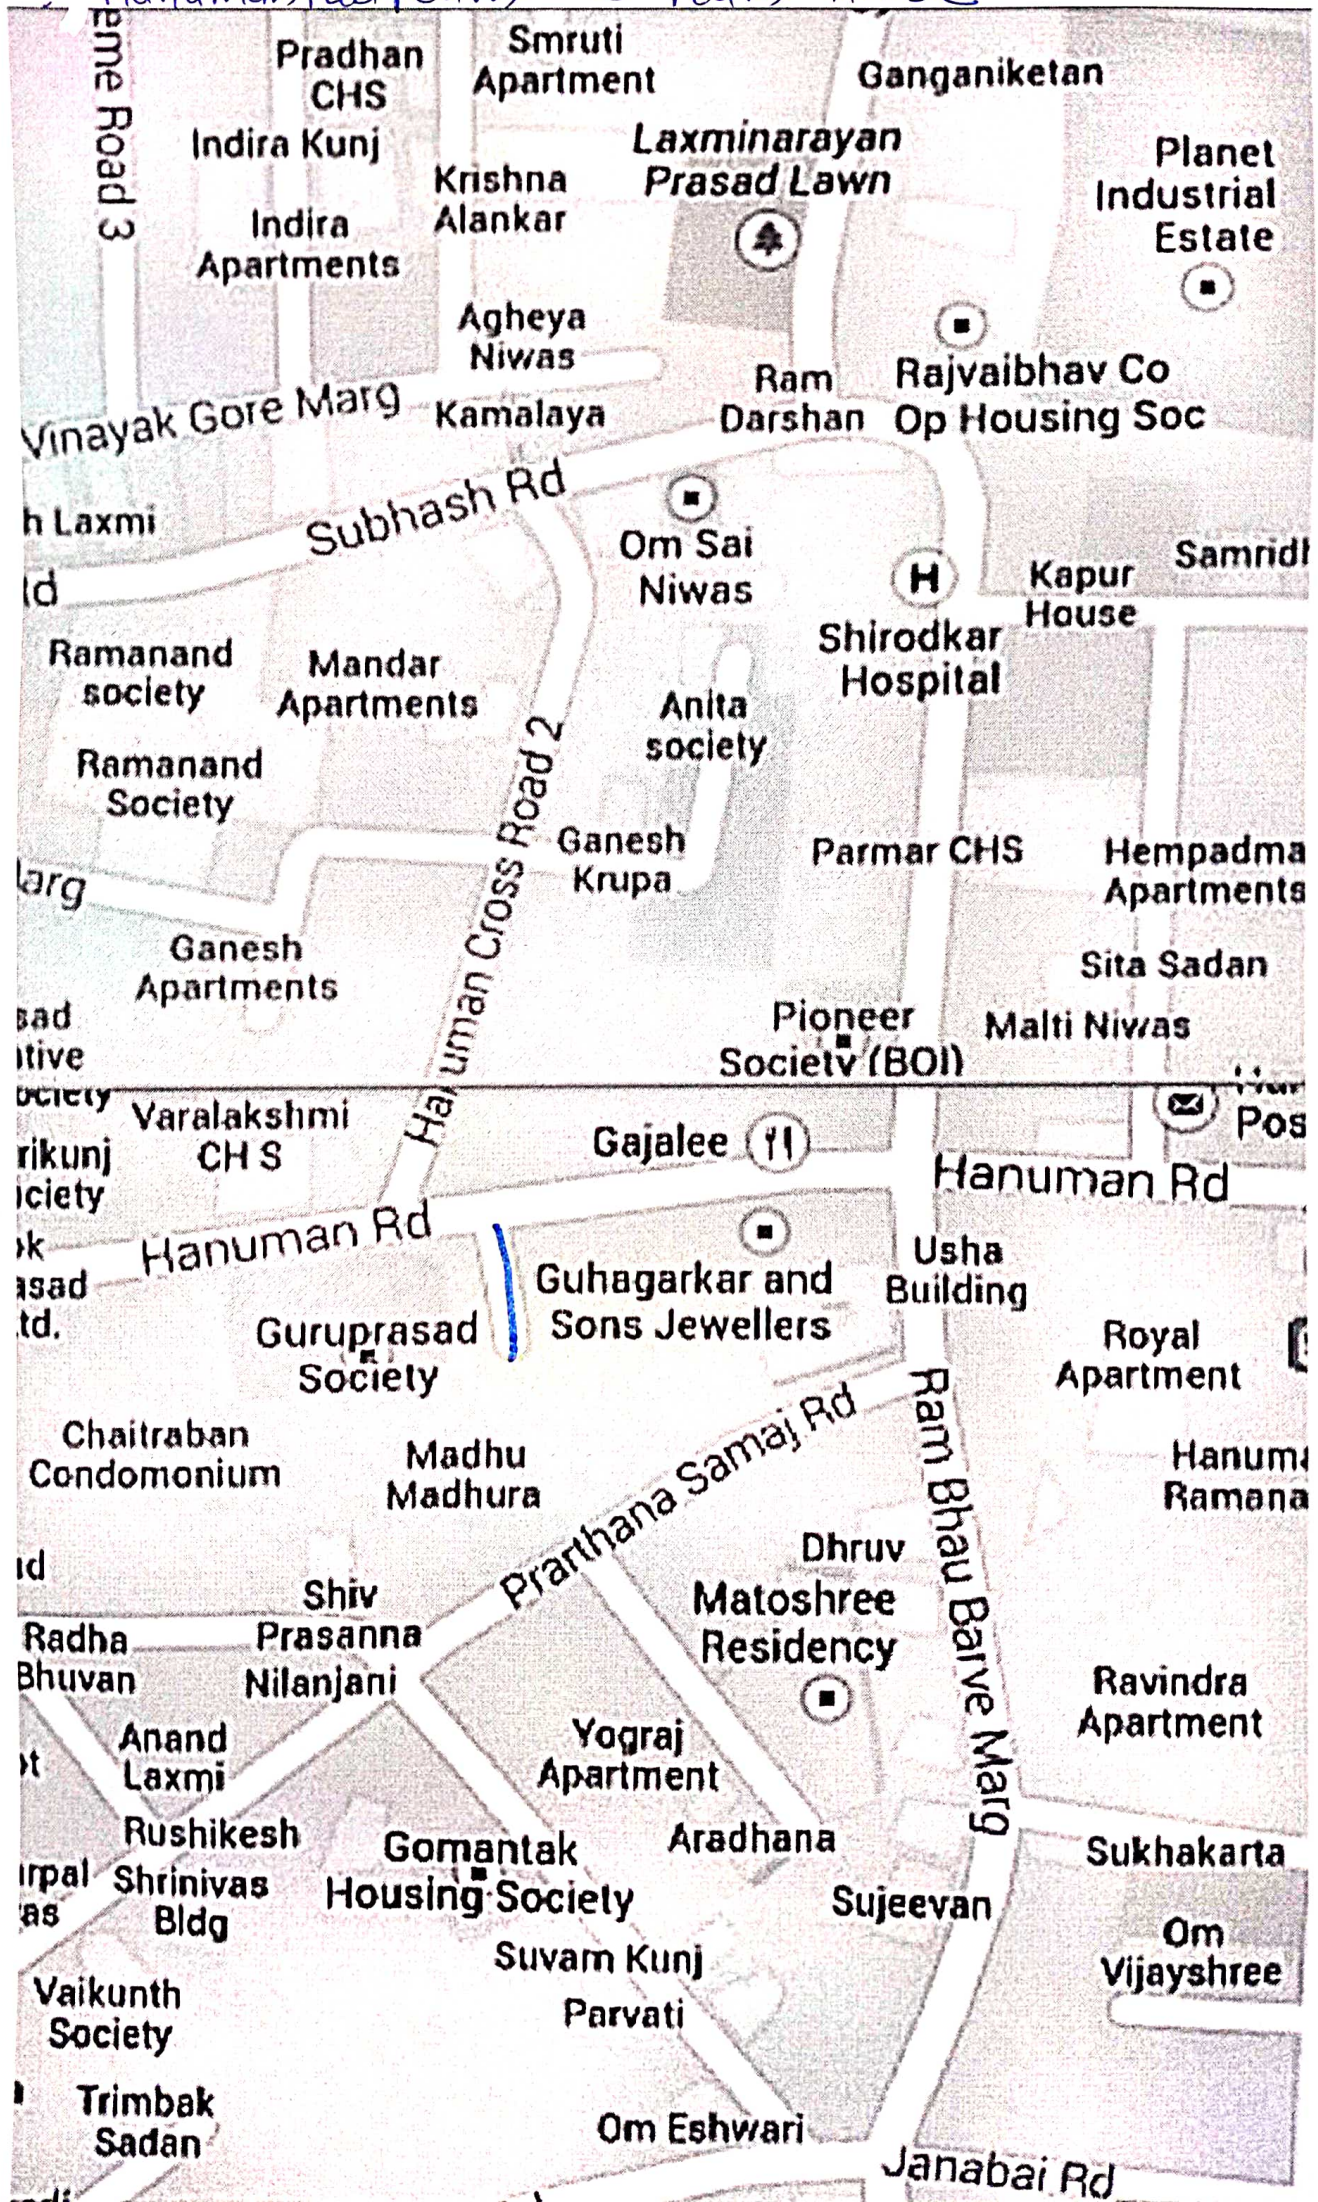

Hanuman Road to Palm House