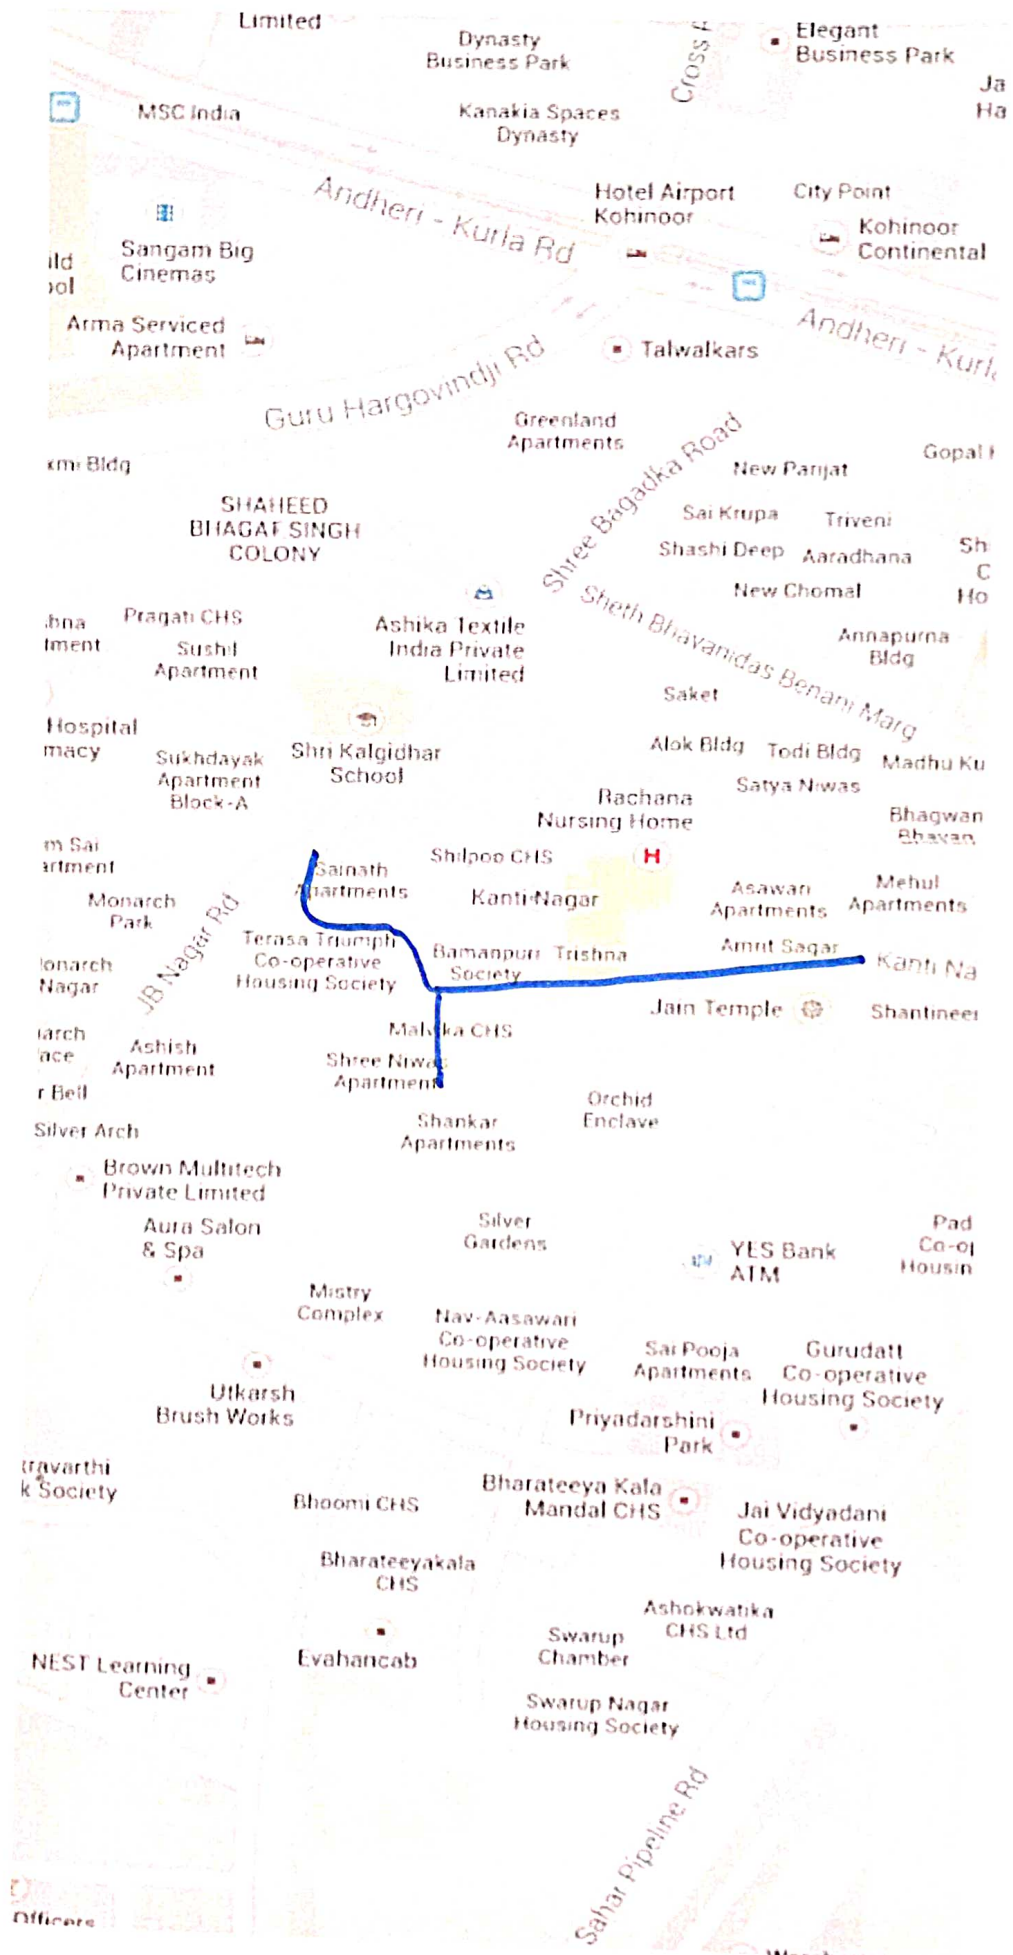

Bhagvan mahavir mreg