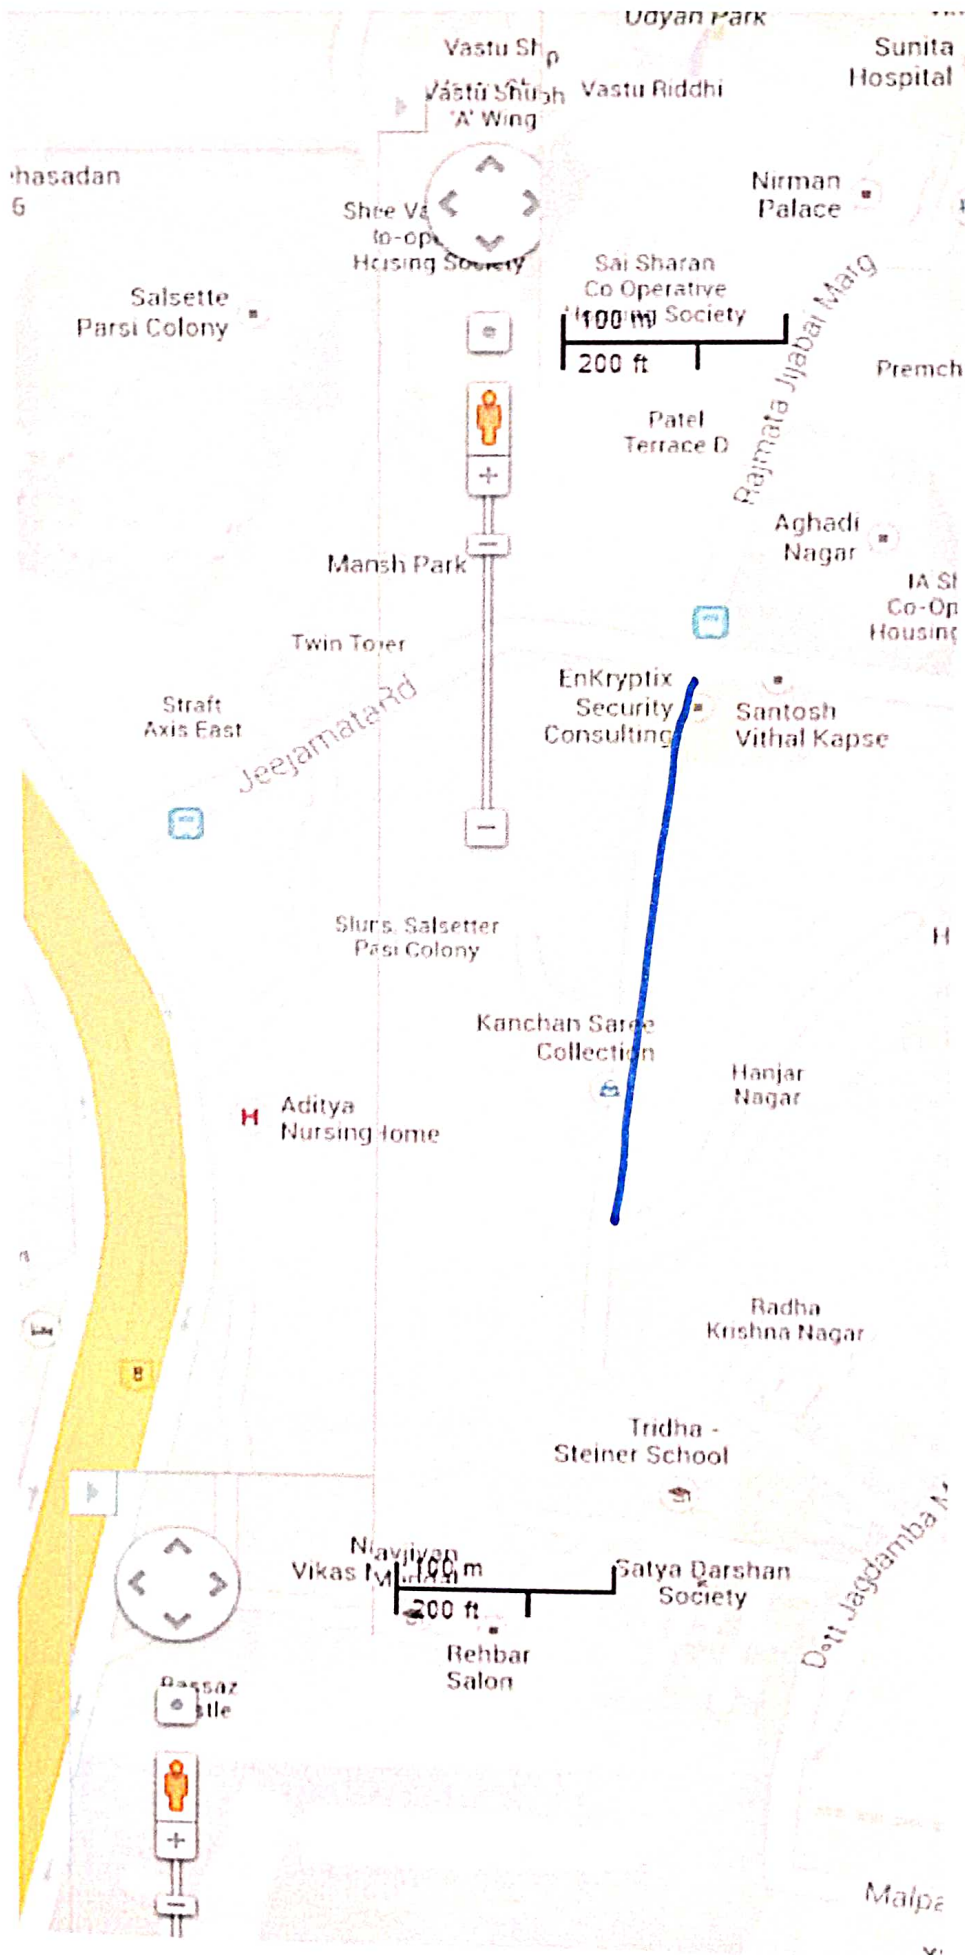

# Hanjar Nagae Road

309

Shivneri Vasahat Road

10:05 mb

VoD LTE 41%

← google\_plan\_master\_plan\_K\_East.pdf