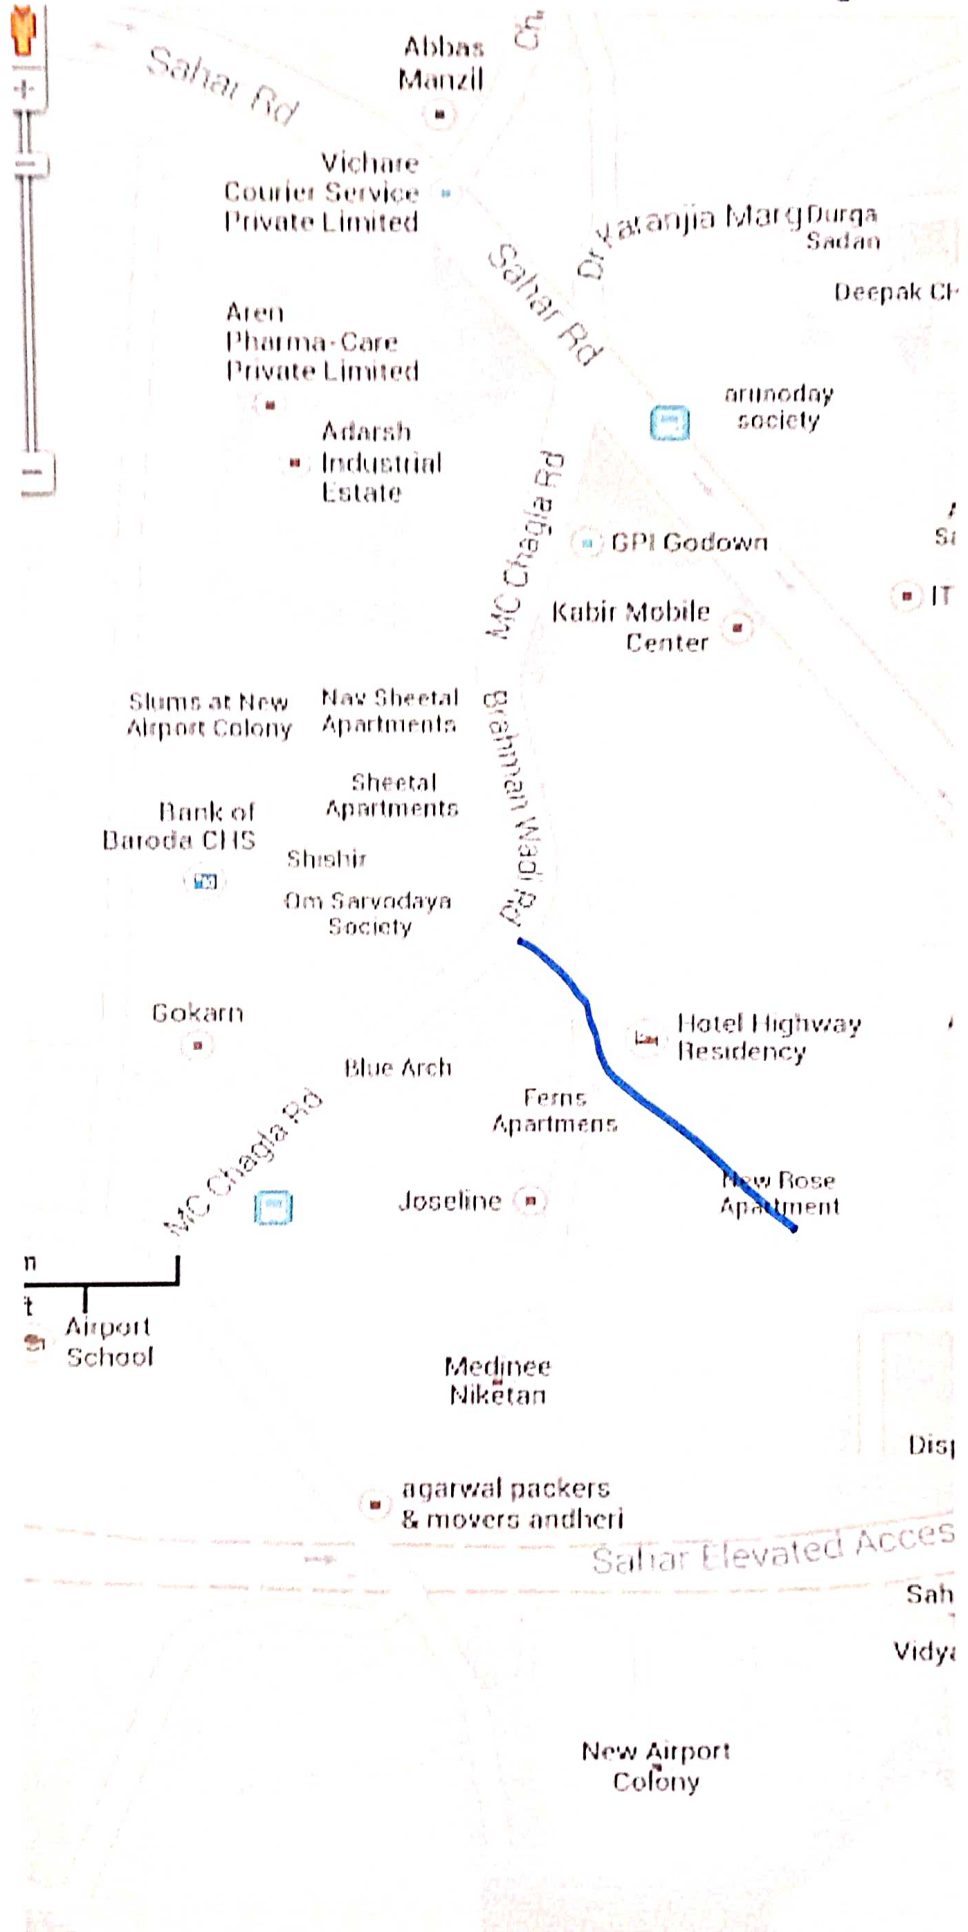

# Hanjar Nagae Road

309

Shivneri Vasahat Road

10:05 mb

VoD LTE 41%

← google\_plan\_master\_plan\_K\_East.pdf

# MIDC A x road

10:03 mb

VoLTE LTE 41%

google\_plan\_master...

mIPC Road no. 11

10:03 41% 41%

← google\_plan\_master\_plan\_K\_East.pdf

off m.c. chagla marg

# Skoda Junction

Housing Society

C301  
C317

Skoda Junction

100 m  
200 ft

Hotel So

Sahar Rd

Small Ru