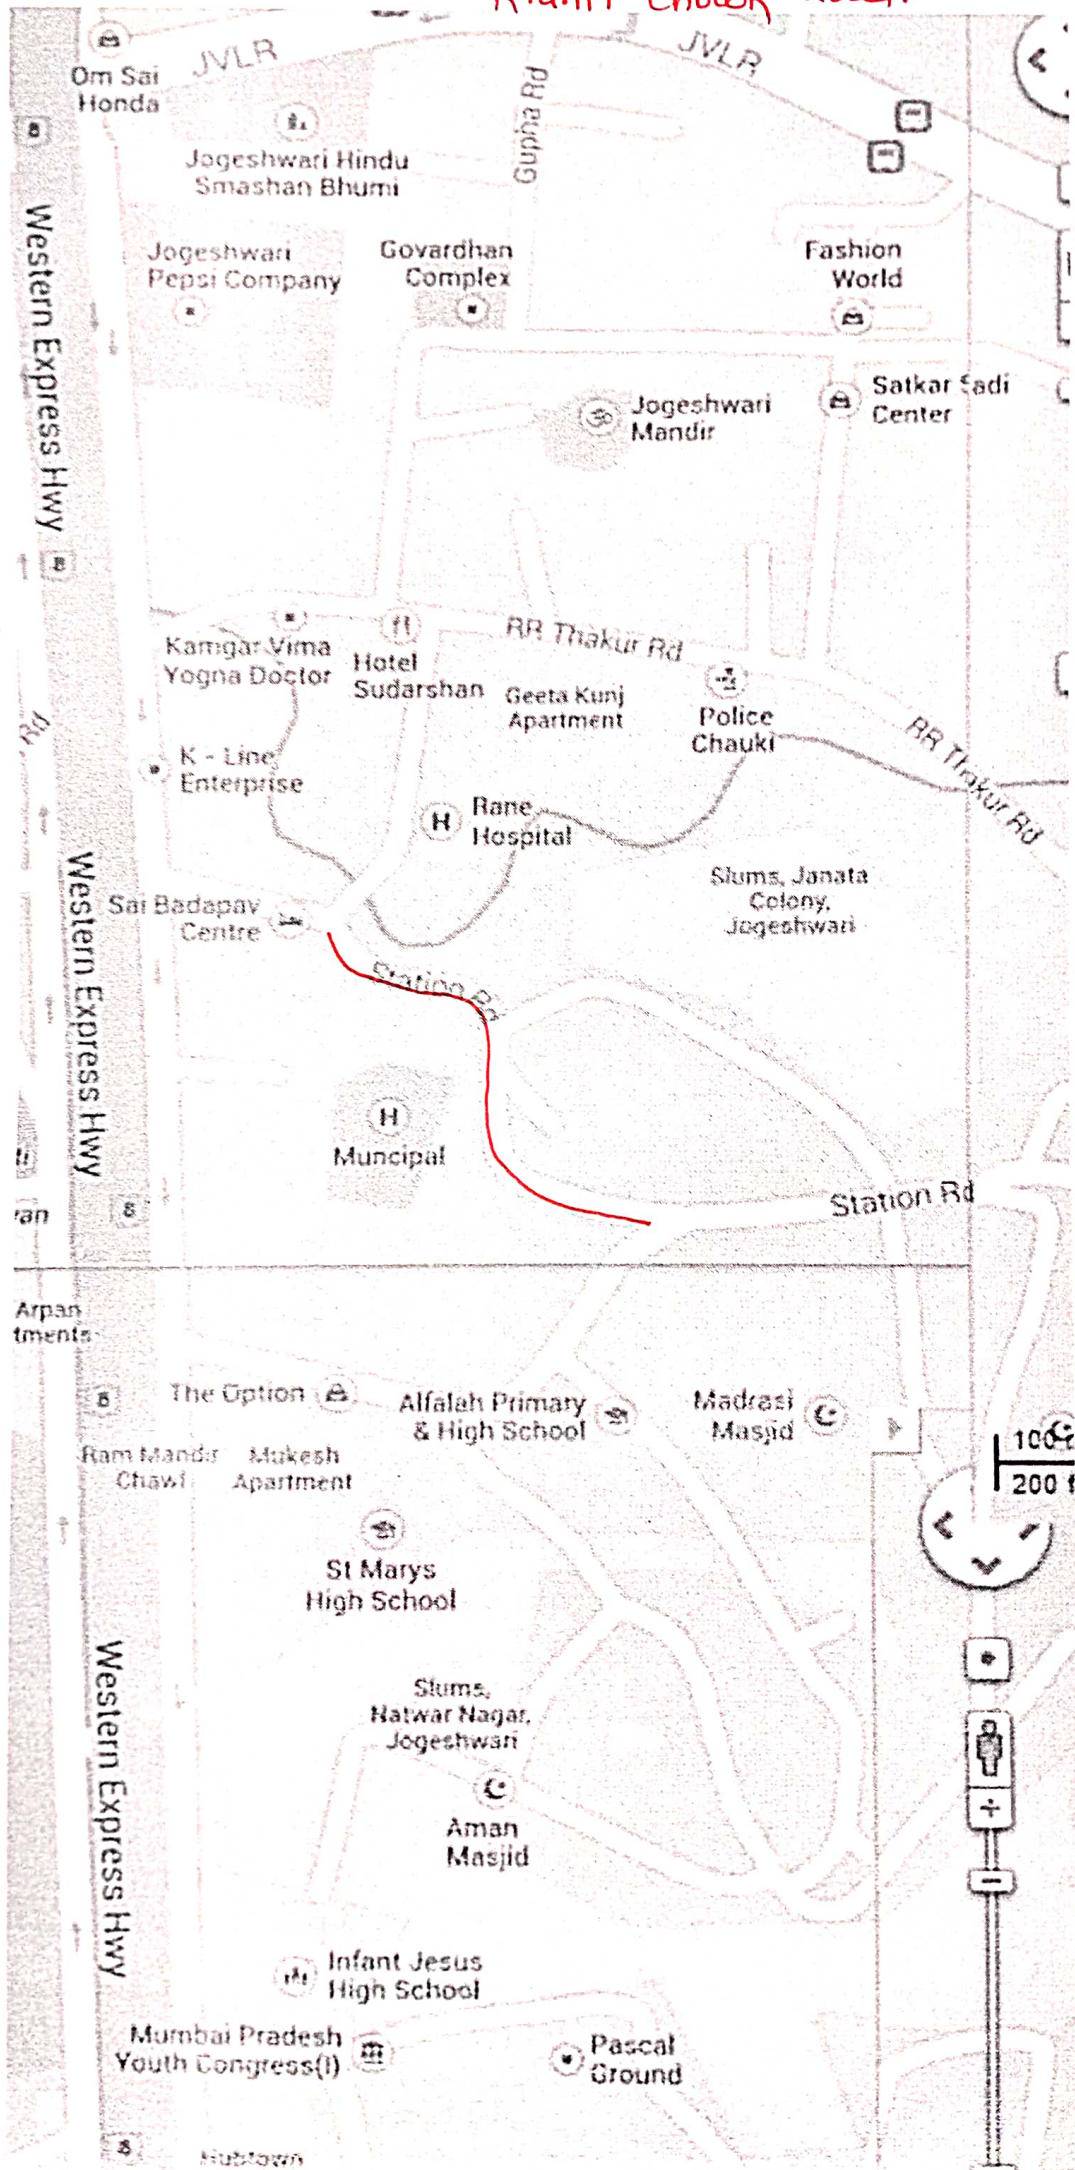

Kranti Chocok Road.