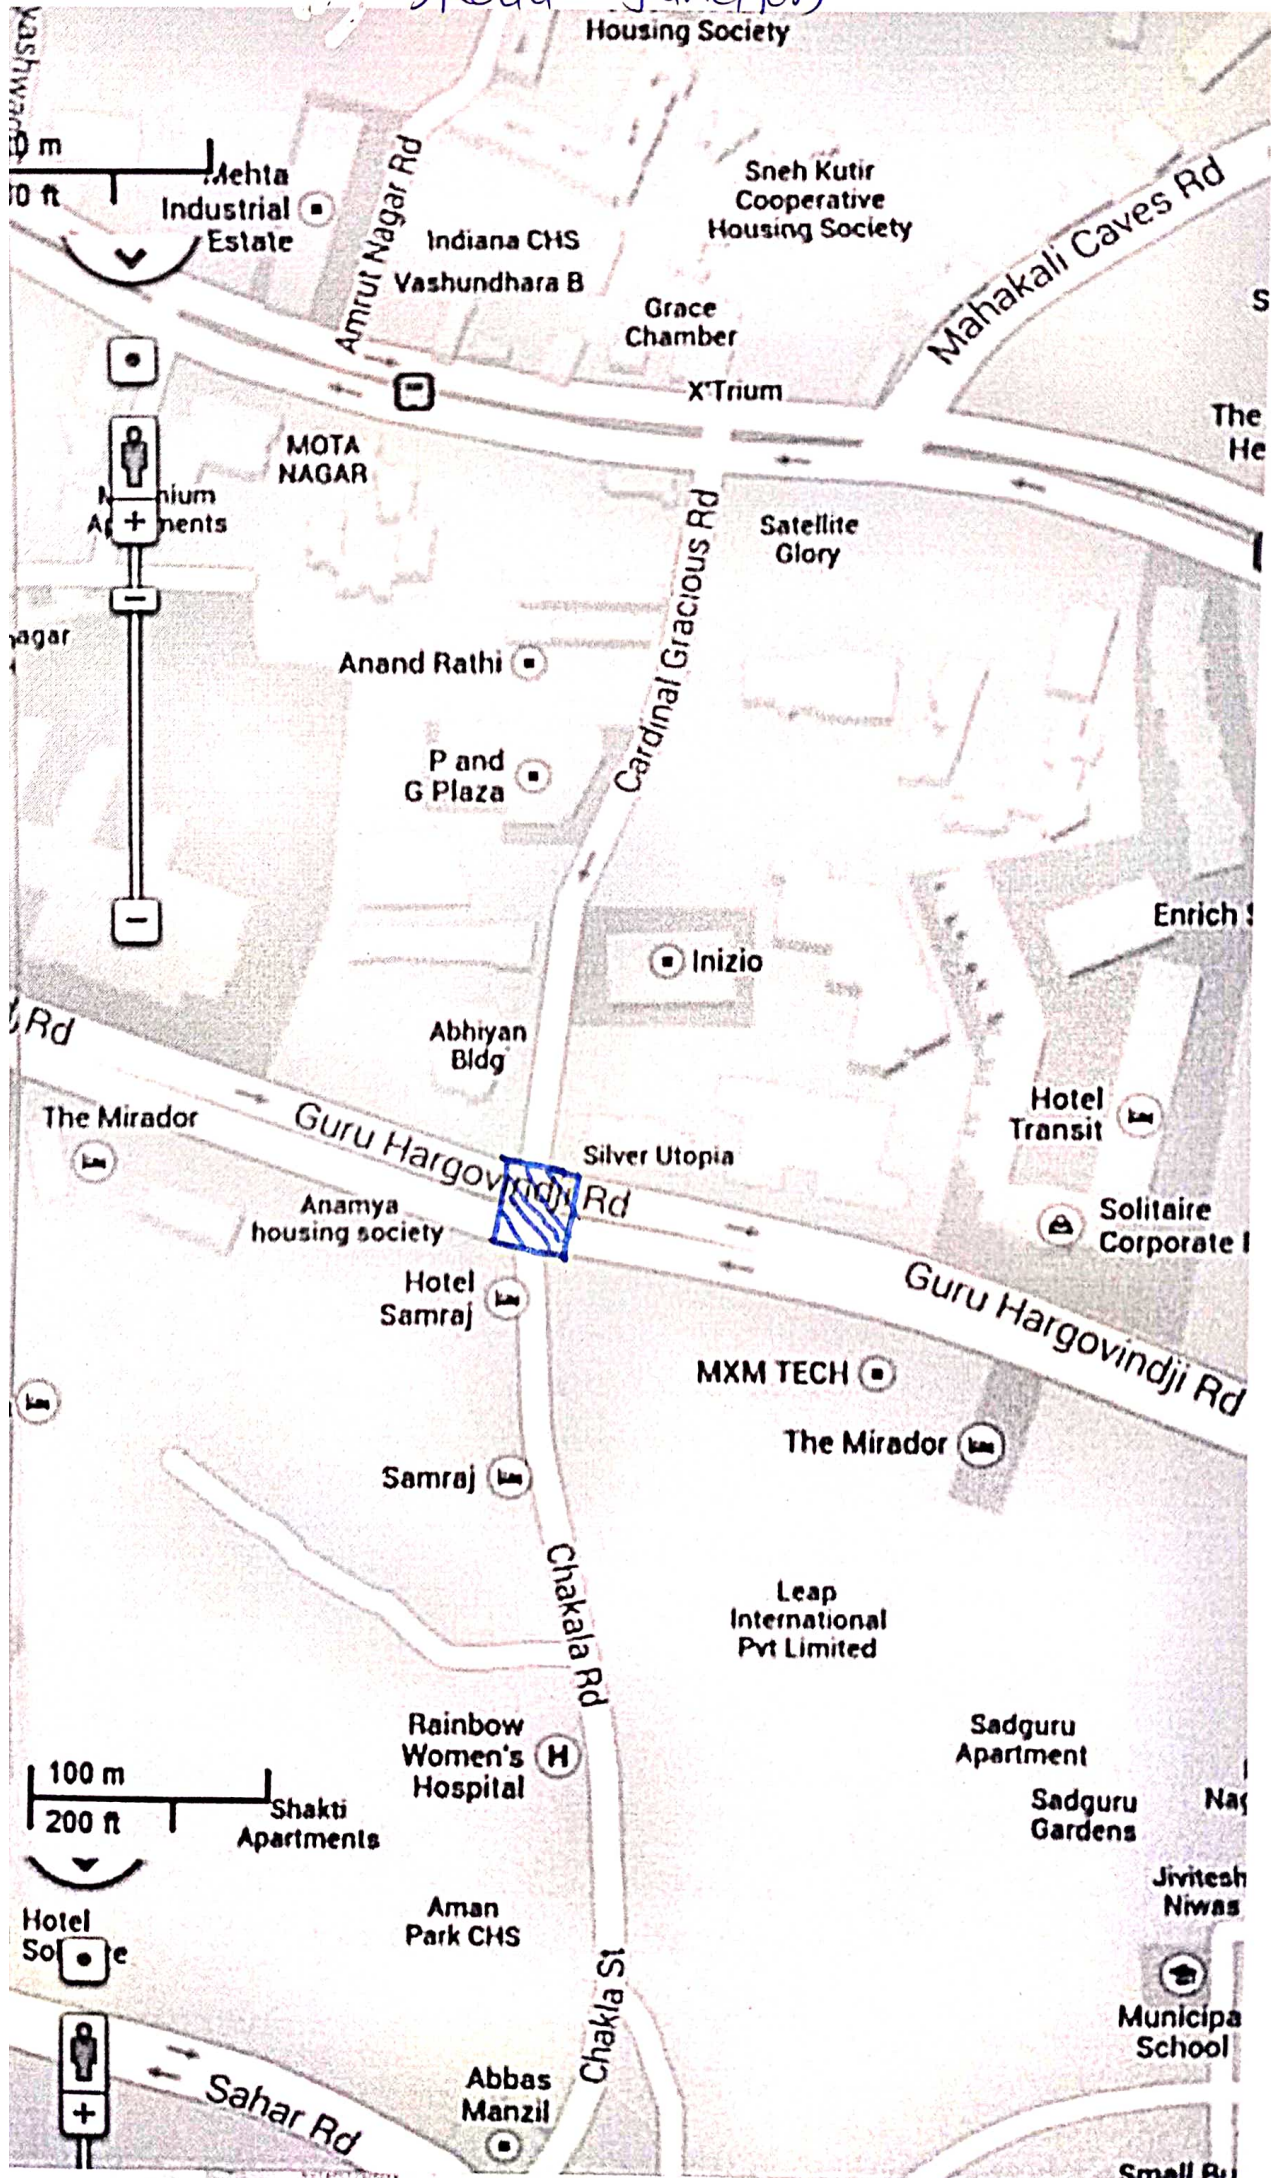

Skoda Junction

Housing Society

C301
C317

Skoda Junction

100 m
200 ft

Hotel So

Sahar Rd

Small Ru